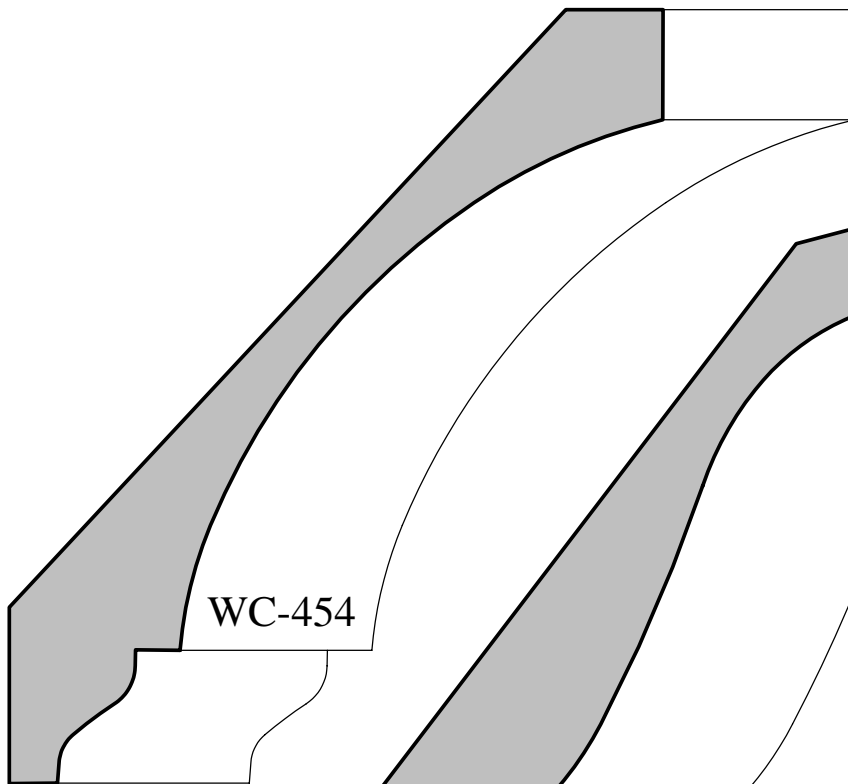

# Custom - Crown Profiles

Actual Sizes

WC-454

3/4" x 5-3/8"

WC-455

3/4" x 5-1/2"

WC-456

15/16" x 5-9/16"