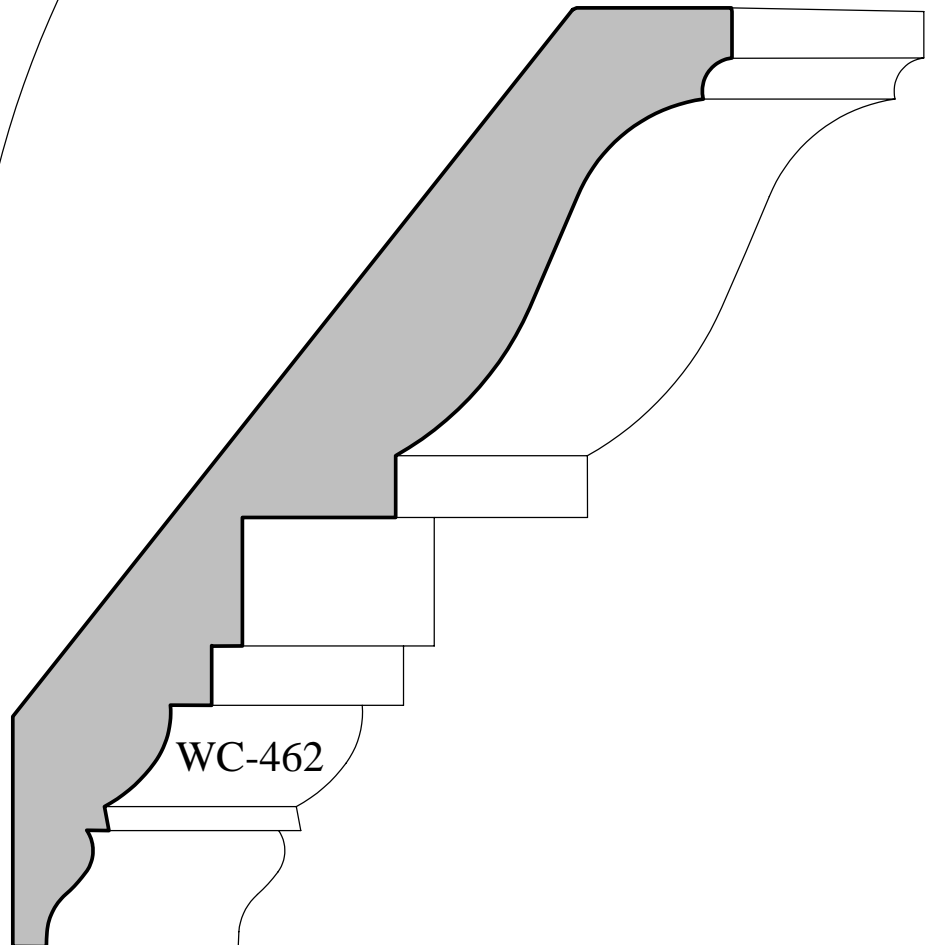

15/16" x 6-1/8"

WC-462