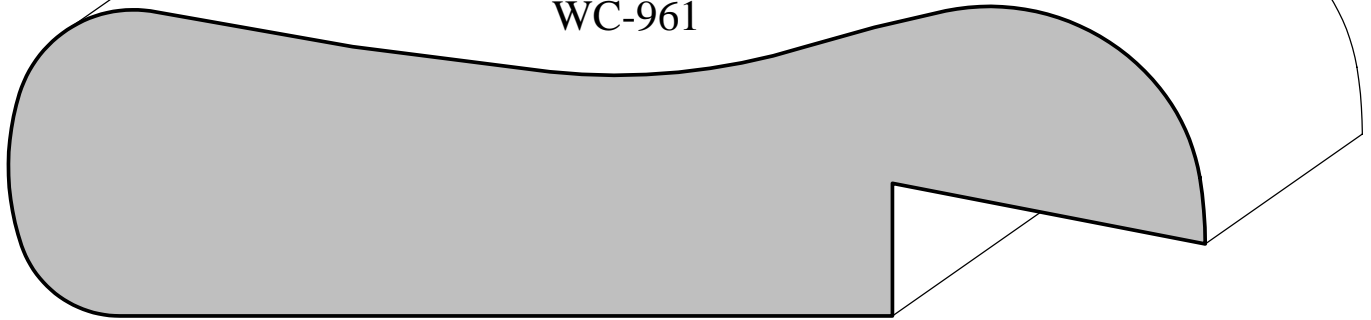

# Custom - Handrails

Actual Sizes

WC-961

1-9/16" x 6-1/4"

WC-956

1-1/2" x 5-1/2"

WC-940

1-7/16" x 4"