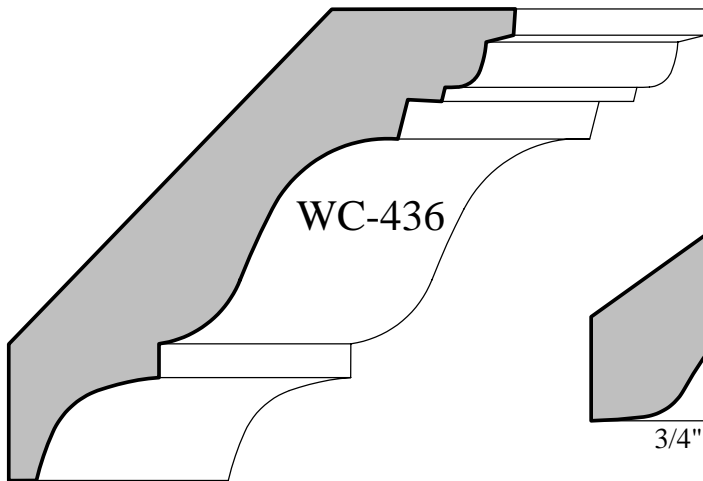

5/8" x 2-1/4"

11/16" x 2-3/8"

11/16" x 2-5/8"

3/4" x 3-1/2"

11/16" x 3-1/2"

7/8" x 3-5/8"

1-1/16" x 3-3/4"

3/4" x 4"

9/16" x 3-3/16"

3/4" x 3-1/4"

3/4" x 3-3/8"

3/4" x 3-1/2"

PO Box 1158 / 403 S. Adams / Hutchinson, KS 67504-1158

Phone (620) 663-3393 Fax (620) 663-5089

www.woodworkmfg.com

Custom - Crown Profiles

Actual Sizes

PO Box 1158 / 403 S. Adams / Hutchinson, KS 67504-1158

Phone (620) 663-3393 Fax (620) 663-5089

www.woodworkmfg.com

Custom - Crown Profiles

Actual Sizes

WC-454

3/4" x 5-3/8"