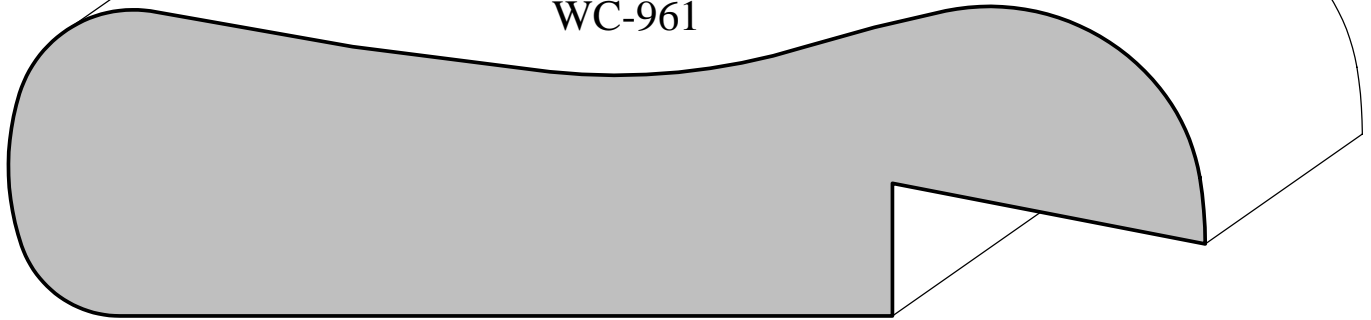

Custom - Handrails

Actual Sizes

WC-961

1-9/16" x 6-1/4"

WC-956

1-1/2" x 5-1/2"

WC-940

1-7/16" x 4"