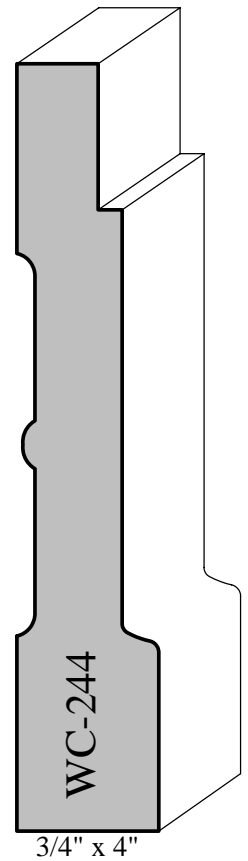

5/8" x 2-1/4"

11/16" x 2-3/8"

11/16" x 2-5/8"

3/4" x 3-1/2"

11/16" x 3-1/2"

7/8" x 3-5/8"

1-1/16" x 3-3/4"

3/4" x 4"

www.woodworkmfg.com

Custom - Base Profiles

Actual Sizes

11/16" x 5-1/4"

3/4" x 5-1/4"

1/2" x 5-1/4"

1/2" x 5-1/2"

3/4" x 5-1/2"

Phone (620) 663-3393 Fax (620) 663-5089

www.woodworkmfg.com

Custom - Base Profiles

Actual Sizes

3/4" x 8"

1" x 7-1/4"

1" x 4-3/4"

5/8" x 4-1/2"

Actual Sizes

PO Box 1158 / 403 S. Adams / Hutchinson, KS 67504-1158

Phone (620) 663-3393 Fax (620) 663-5089

www.woodworkmfg.com

Custom - Crown Profiles

Actual Sizes

WC-454

3/4" x 5-3/8"