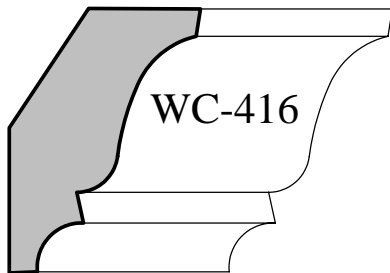

5/8" x 2-1/4"

11/16" x 2-3/8"

11/16" x 2-5/8"

3/4" x 3-1/2"

11/16" x 3-1/2"

7/8" x 3-5/8"

1-1/16" x 3-3/4"

3/4" x 4"

3/4" x 4"

PO Box 1158 / 403 S. Adams / Hutchinson, KS 67504-1158

Phone (620) 663-3393 Fax (620) 663-5089

www.woodworkmfg.com

Custom - Crown Profiles

Actual Sizes

9/16" x 1-5/8"

9/16" x 2-1/4"

9/16" x 3-3/16"

3/4" x 3-1/4"

3/4" x 3-3/8"

3/4" x 3-1/2"

PO Box 1158 / 403 S. Adams / Hutchinson, KS 67504-1158

Phone (620) 663-3393 Fax (620) 663-5089

www.woodworkmfg.com

Custom - Crown Profiles

Actual Sizes

PO Box 1158 / 403 S. Adams / Hutchinson, KS 67504-1158

Phone (620) 663-3393 Fax (620) 663-5089

www.woodworkmfg.com

Custom - Crown Profiles

Actual Sizes

WC-454

3/4" x 5-3/8"