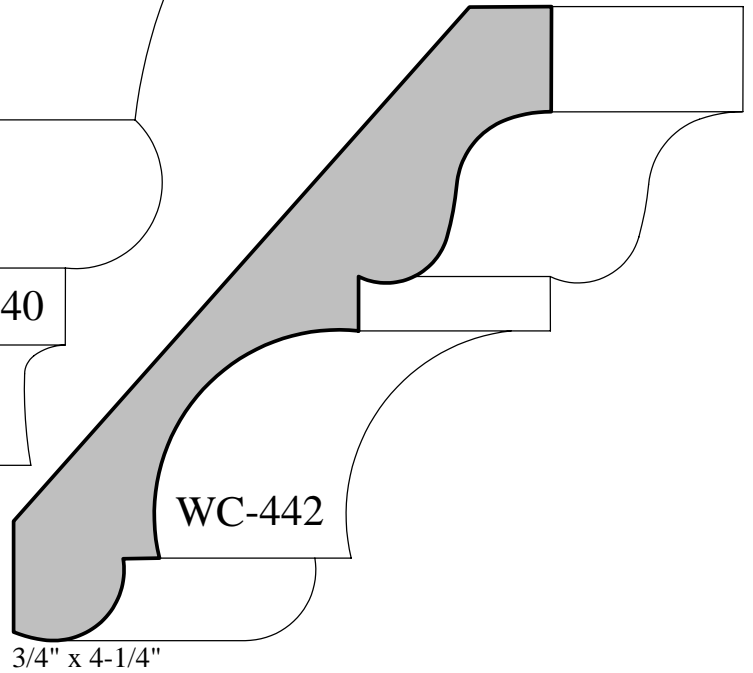

5/8" x 2-1/4"

11/16" x 2-3/8"

11/16" x 2-5/8"

3/4" x 3-1/2"

11/16" x 3-1/2"

7/8" x 3-5/8"

1-1/16" x 3-3/4"

3/4" x 4"

9/16" x 3-3/16"

3/4" x 3-1/4"

3/4" x 3-3/8"

3/4" x 3-1/2"

PO Box 1158 / 403 S. Adams / Hutchinson, KS 67504-1158

Phone (620) 663-3393 Fax (620) 663-5089

www.woodworkmfg.com

Custom - Crown Profiles

Actual Sizes

PO Box 1158 / 403 S. Adams / Hutchinson, KS 67504-1158

Phone (620) 663-3393 Fax (620) 663-5089

www.woodworkmfg.com

Custom - Crown Profiles

Actual Sizes

WC-454

3/4" x 5-3/8"