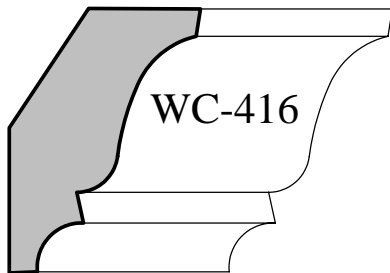

# Custom - Crown Profiles

Actual Sizes

9/16" x 1-5/8"

9/16" x 2-1/4"

9/16" x 3-3/16"

3/4" x 3-1/4"

3/4" x 3-3/8"

3/4" x 3-1/2"