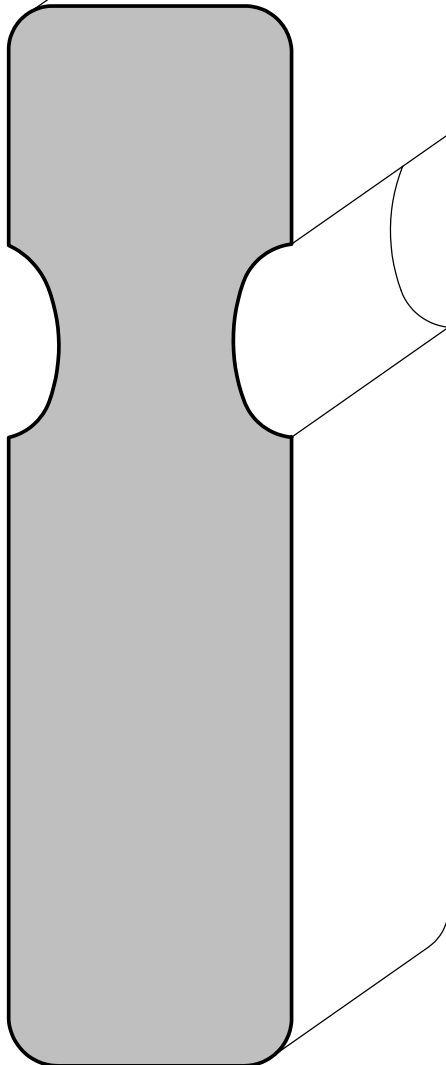

# Custom - Casing Profiles

Actual Sizes

11/16" x 2-1/4"

3/4" x 2-1/4"

5/8" x 2-1/4"

11/16" x 2-3/8"

11/16" x 2-5/8"

3/4" x 3-1/2"

# Custom - Base Profiles

Actual Sizes

5/8" x 5"

5/8" x 4-1/4"

3/4" x 4"

3/4" x 4"

1/2" x 4"

1/2" x 3-1/4"

# Custom - Crown Profiles

Actual Sizes

9/16" x 1-5/8"

9/16" x 2-1/4"

9/16" x 3-3/16"

3/4" x 3-1/4"

3/4" x 3-3/8"

3/4" x 3-1/2"

# Custom - Handrails

Actual Sizes

WC-961

1-9/16" x 6-1/4"

WC-956

1-1/2" x 5-1/2"

WC-940

1-7/16" x 4"