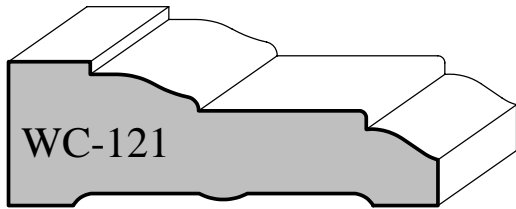

# Custom - Casing Profiles

Actual Sizes

11/16" x 2-1/4"

3/4" x 2-1/4"

5/8" x 2-1/4"

11/16" x 2-3/8"

11/16" x 2-5/8"

3/4" x 3-1/2"

# Custom - Crown Profiles

Actual Sizes

9/16" x 1-5/8"

9/16" x 2-1/4"

9/16" x 3-3/16"

3/4" x 3-1/4"

3/4" x 3-3/8"

3/4" x 3-1/2"