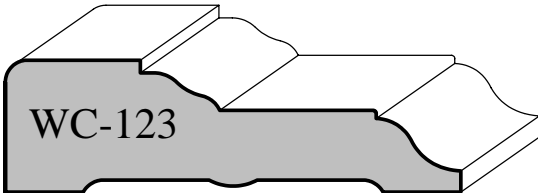

CUSTOM MOLDING PROFILES

PO Box 1158 / 403 S. Adams / Hutchinson, KS 67504-1158

Phone (620) 663-3393 Fax (620) 663-5089

www.woodworkmfg.com

Custom - Casing Profiles

Actual Sizes

11/16" x 2-1/4"

3/4" x 2-1/4"

5/8" x 2-1/4"

11/16" x 2-3/8"

11/16" x 2-5/8"

3/4" x 3-1/2"

11/16" x 3-1/2"

7/8" x 3-5/8"

1-1/16" x 3-3/4"

3/4" x 4"