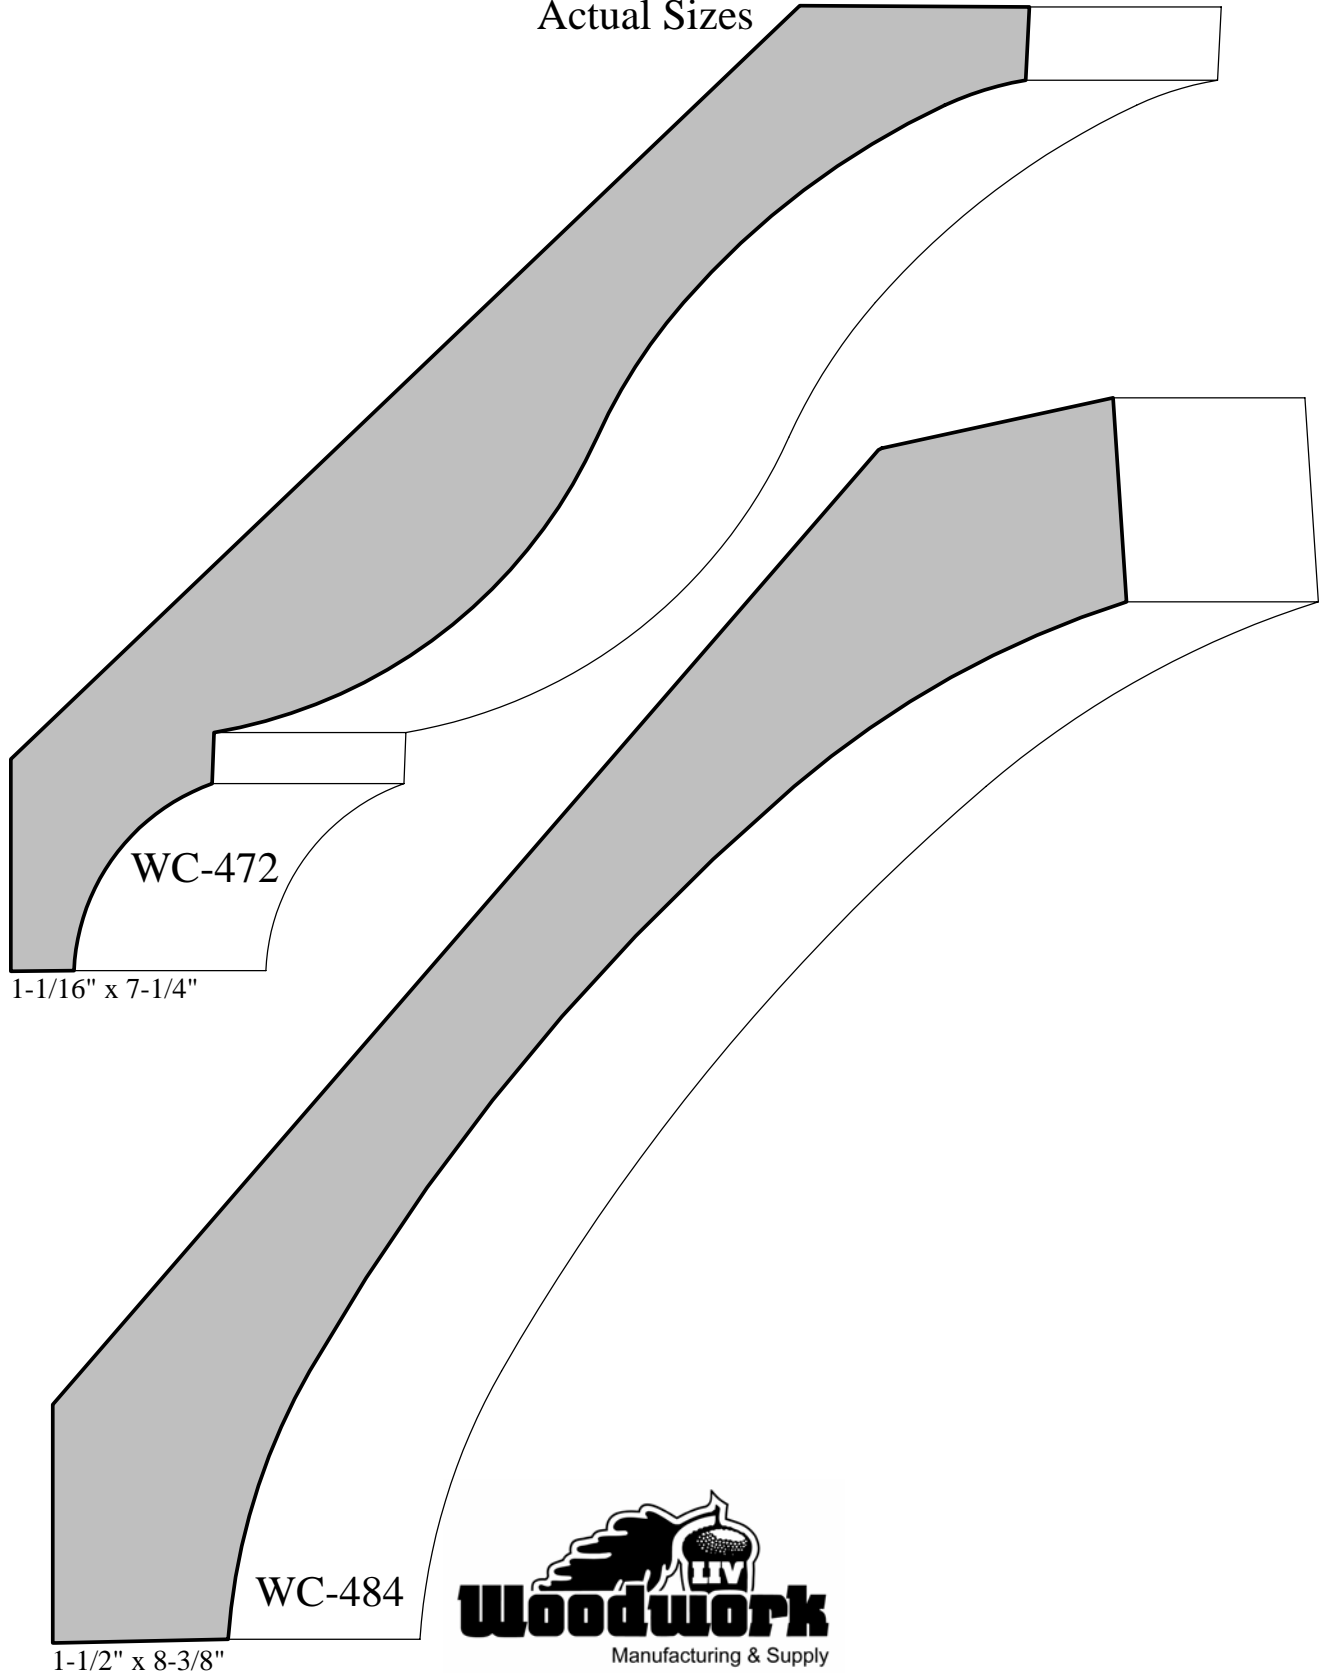

Custom - Crown Profiles

Actual Sizes

PO Box 1158 / 403 S. Adams / Hutchinson, KS 67504-1158

Phone (620) 663-3393 Fax (620) 663-5089

www.woodworkmfg.com