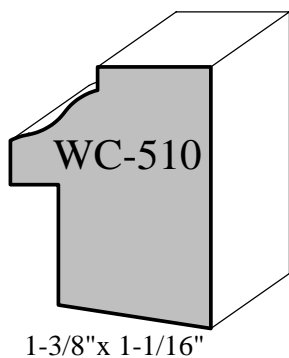

Custom - Decorator Moldings

Actual Sizes

PO Box 1158 / 403 S. Adams / Hutchinson, KS 67504-1158

Phone (620) 663-3393 Fax (620) 663-5089

www.woodworkmfg.com