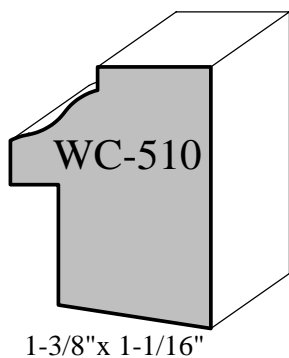

5/8" x 2-1/4"

11/16" x 2-3/8"

11/16" x 2-5/8"

3/4" x 3-1/2"

11/16" x 3-1/2"

7/8" x 3-5/8"

1-1/16" x 3-3/4"

3/4" x 4"

Custom - Crown Profiles

Actual Sizes

1-9/16" x 6-7/8"

WC-471

7/8" x 6"

WC-470

PO Box 1158 / 403 S. Adams / Hutchinson, KS 67504-1158

Phone (620) 663-3393 Fax (620) 663-5089

www.woodworkmfg.com

Custom - Crown Profiles

Actual Sizes

PO Box 1158 / 403 S. Adams / Hutchinson, KS 67504-1158

Phone (620) 663-3393 Fax (620) 663-5089

www.woodworkmfg.com

Custom - Decorator Moldings

Actual Sizes

Custom - Handrails

Actual Sizes

WC-961

1-9/16" x 6-1/4"

WC-956

1-1/2" x 5-1/2"

WC-940

1-7/16" x 4"