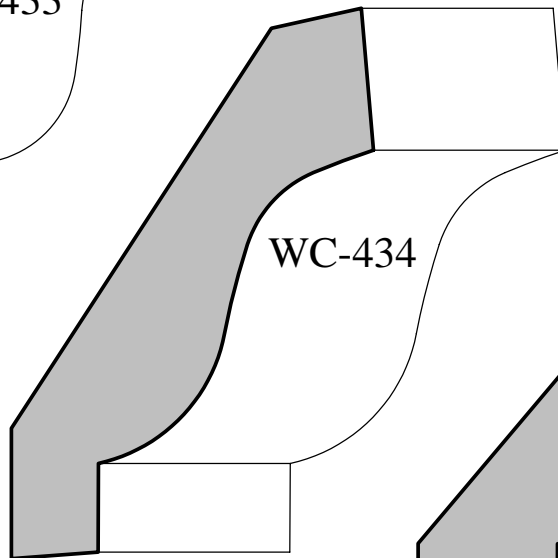

5/8" x 2-1/4"

11/16" x 2-3/8"

11/16" x 2-5/8"

3/4" x 3-1/2"

11/16" x 3-1/2"

7/8" x 3-5/8"

1-1/16" x 3-3/4"

3/4" x 4"

3/4" x 4"

PO Box 1158 / 403 S. Adams / Hutchinson, KS 67504-1158

Phone (620) 663-3393 Fax (620) 663-5089

www.woodworkmfg.com

Custom - Crown Profiles

Actual Sizes

9/16" x 1-5/8"

9/16" x 2-1/4"

9/16" x 3-3/16"

3/4" x 3-1/4"

3/4" x 3-3/8"

3/4" x 3-1/2"

PO Box 1158 / 403 S. Adams / Hutchinson, KS 67504-1158

Phone (620) 663-3393 Fax (620) 663-5089

www.woodworkmfg.com

Custom - Crown Profiles

Actual Sizes

PO Box 1158 / 403 S. Adams / Hutchinson, KS 67504-1158

Phone (620) 663-3393 Fax (620) 663-5089

www.woodworkmfg.com

Custom - Crown Profiles

Actual Sizes

WC-454

3/4" x 5-3/8"