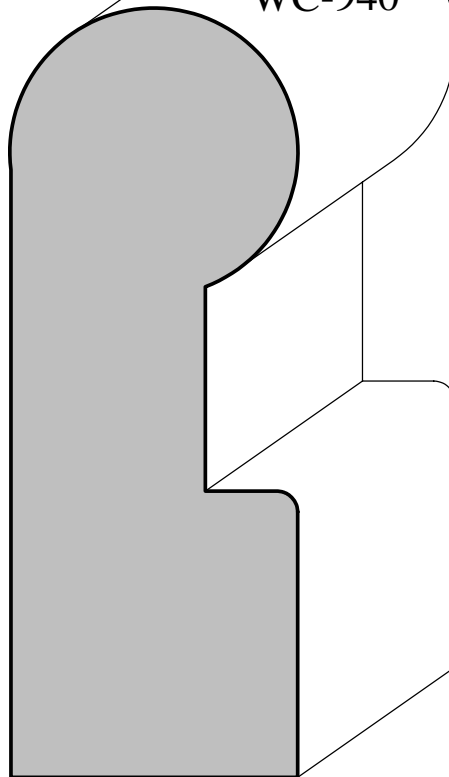

# Custom - Handrails

Actual Sizes

WC-961

1-9/16" x 6-1/4"

WC-956

1-1/2" x 5-1/2"

WC-940

1-7/16" x 4"