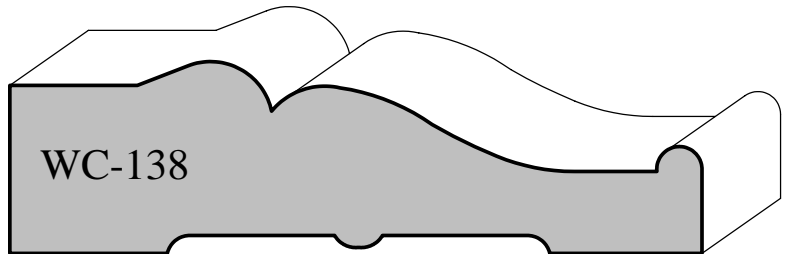

7/8" x 3-5/8"