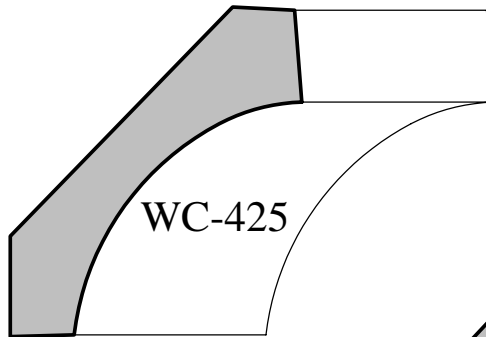

# Custom - Crown Profiles

Actual Sizes

9/16" x 1-5/8"

9/16" x 2-1/4"

9/16" x 3-3/16"

3/4" x 3-1/4"

3/4" x 3-3/8"

3/4" x 3-1/2"

# Custom - Crown Profiles

Actual Sizes

WC-454

3/4" x 5-3/8"

WC-455

3/4" x 5-1/2"

WC-456

15/16" x 5-9/16"