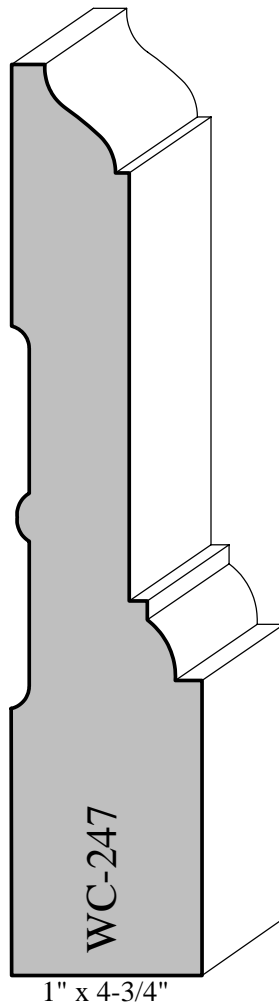

Custom - Base Profiles

Actual Sizes

PO Box 1158 / 403 S. Adams / Hutchinson, KS 67504-1158

Phone (620) 663-3393 Fax (620) 663-5089

www.woodworkmfg.com