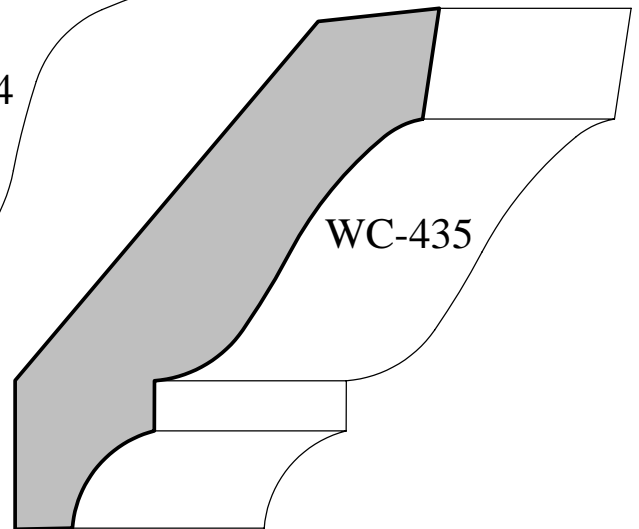

3/4" x 3-1/2"