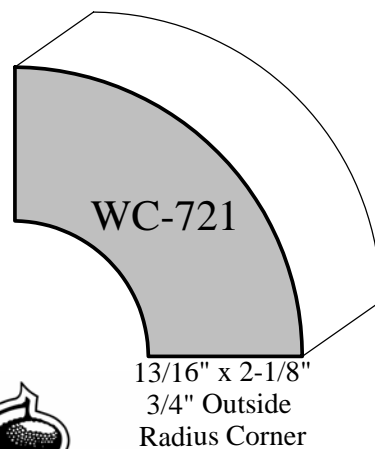

Custom - Decorator Moldings

Actual Sizes

PO Box 1158 / 403 S. Adams / Hutchinson, KS 67504-1158

Phone (620) 663-3393 Fax (620) 663-5089

www.woodworkmfg.com