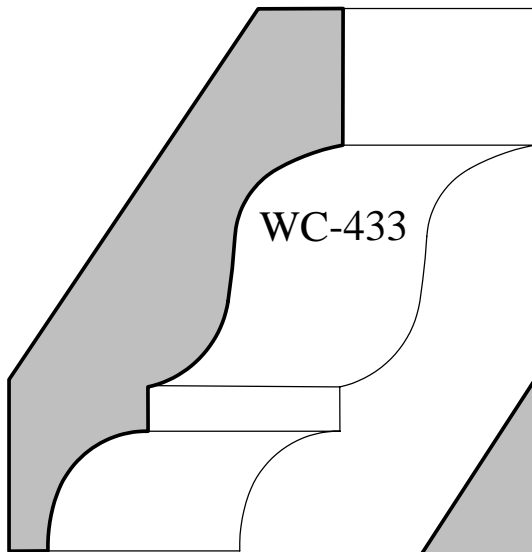

3/4" x 3-1/4"