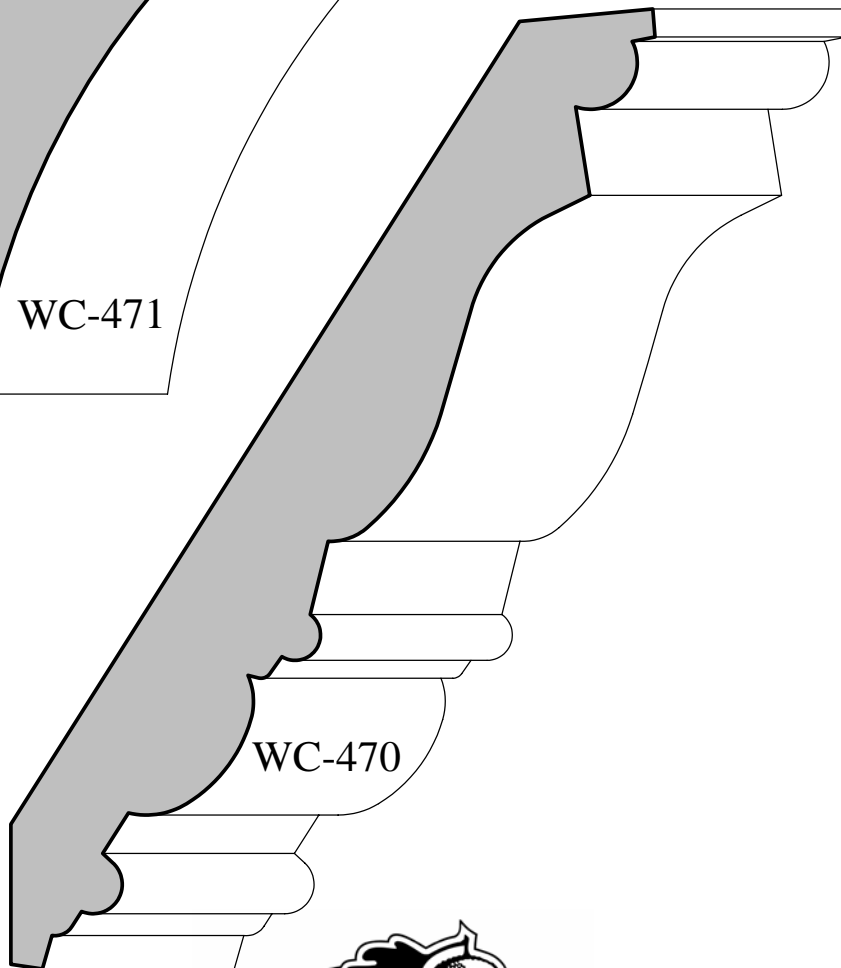

WC-470

1-1/2" x 7"