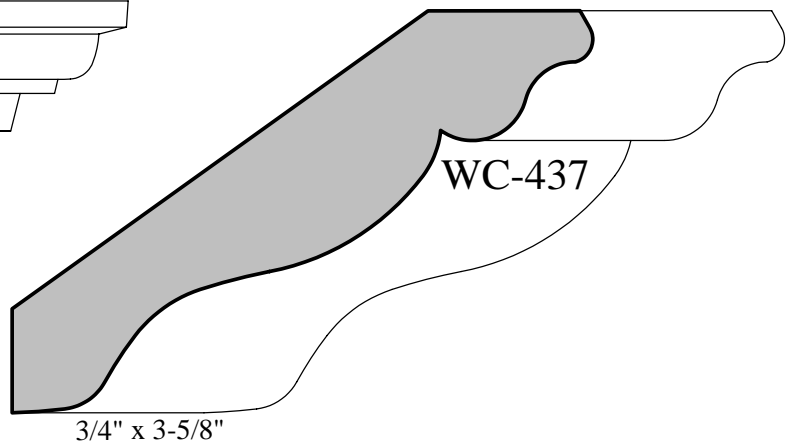

Custom - Crown Profiles

Actual Sizes

PO Box 1158 / 403 S. Adams / Hutchinson, KS 67504-1158

Phone (620) 663-3393 Fax (620) 663-5089

www.woodworkmfg.com