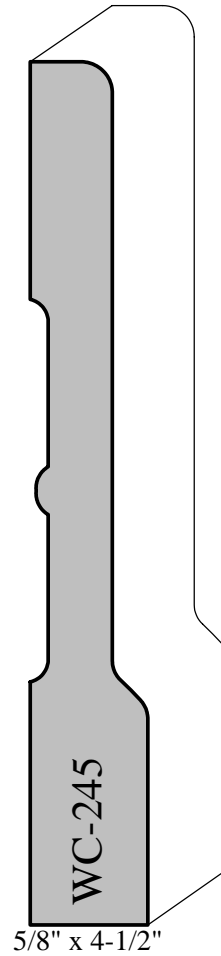

CUSTOM MOLDING PROFILES

PO Box 1158 / 403 S. Adams / Hutchinson, KS 67504-1158

Phone (620) 663-3393 Fax (620) 663-5089

www.woodworkmfg.com

Custom - Casing Profiles

Actual Sizes

11/16" x 2-1/4"

3/4" x 2-1/4"

5/8" x 2-1/4"

11/16" x 2-3/8"

11/16" x 2-5/8"

3/4" x 3-1/2"

11/16" x 3-1/2"

7/8" x 3-5/8"

1-1/16" x 3-3/4"

3/4" x 4"

www.woodworkmfg.com

Custom - Base Profiles

Actual Sizes

11/16" x 5-1/4"

3/4" x 5-1/4"

1/2" x 5-1/4"

1/2" x 5-1/2"

3/4" x 5-1/2"

Phone (620) 663-3393 Fax (620) 663-5089

www.woodworkmfg.com

Custom - Base Profiles

Actual Sizes

3/4" x 8"

1" x 7-1/4"

1" x 4-3/4"

5/8" x 4-1/2"