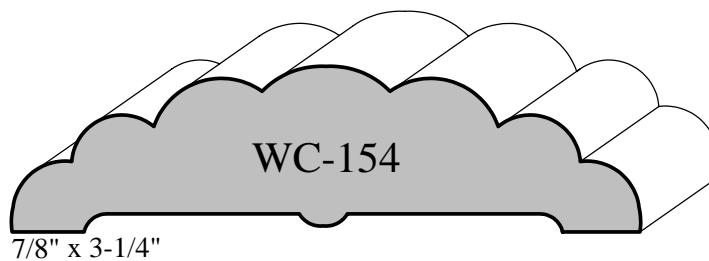

Custom - Fluted Profiles

Actual Sizes

PO Box 1158 / 403 S. Adams / Hutchinson, KS 67504-1158

Phone (620) 663-3393 Fax (620) 663-5089

www.woodworkmfg.com