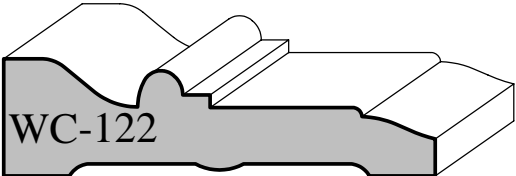

CUSTOM MOLDING PROFILES

PO Box 1158 / 403 S. Adams / Hutchinson, KS 67504-1158

Phone (620) 663-3393 Fax (620) 663-5089

www.woodworkmfg.com

Custom - Casing Profiles

Actual Sizes

11/16" x 2-1/4"

3/4" x 2-1/4"

5/8" x 2-1/4"

11/16" x 2-3/8"

11/16" x 2-5/8"

3/4" x 3-1/2"

11/16" x 3-1/2"

7/8" x 3-5/8"

1-1/16" x 3-3/4"

3/4" x 4"