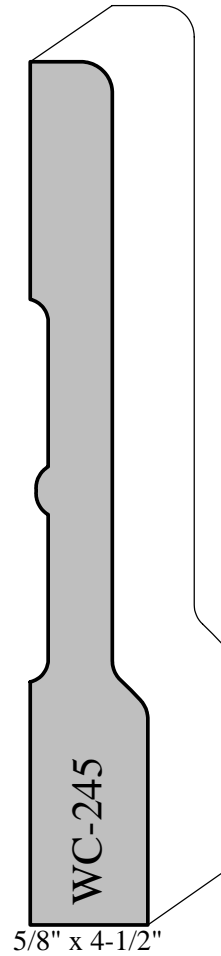

Custom - Base Profiles

Actual Sizes

PO Box 1158 / 403 S. Adams / Hutchinson, KS 67504-1158

Phone (620) 663-3393 Fax (620) 663-5089

www.woodworkmfg.com