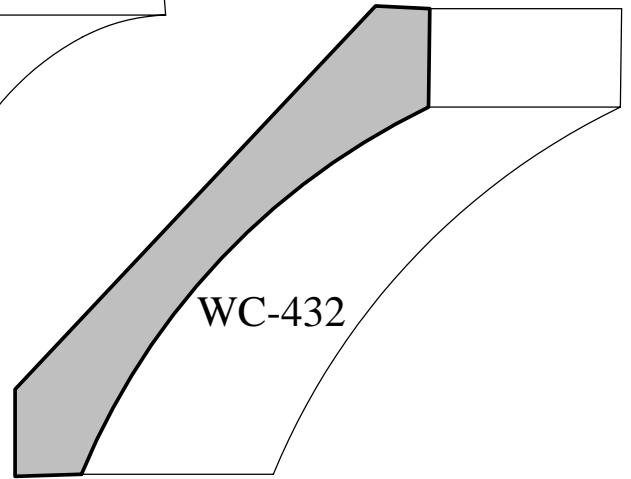

# Custom - Crown Profiles

Actual Sizes

9/16" x 1-5/8"

9/16" x 2-1/4"

9/16" x 3-3/16"

3/4" x 3-1/4"

3/4" x 3-3/8"

3/4" x 3-1/2"