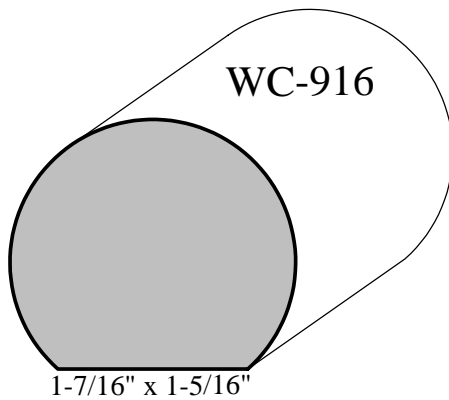

Custom - Handrails

Actual Sizes

PO Box 1158 / 403 S. Adams / Hutchinson, KS 67504-1158
Phone (620) 663-3393 Fax (620) 663-5089
www.woodworkmfg.com