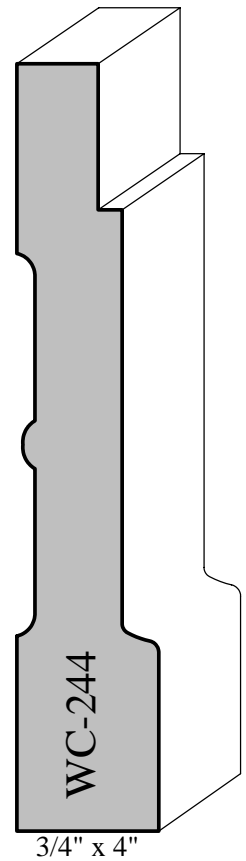

Custom - Base Profiles

Actual Sizes

PO Box 1158 / 403 S. Adams / Hutchinson, KS 67504-1158

Phone (620) 663-3393 Fax (620) 663-5089

www.woodworkmfg.com