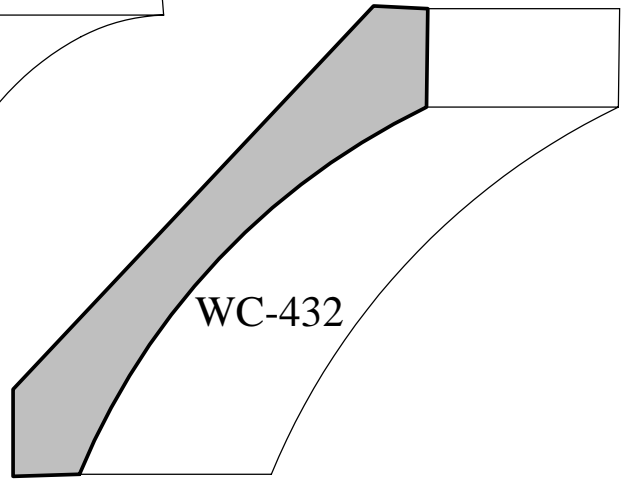

5/8" x 2-1/4"

11/16" x 2-3/8"

11/16" x 2-5/8"

3/4" x 3-1/2"

11/16" x 3-1/2"

7/8" x 3-5/8"

1-1/16" x 3-3/4"

3/4" x 4"

3/4" x 4"

PO Box 1158 / 403 S. Adams / Hutchinson, KS 67504-1158

Phone (620) 663-3393 Fax (620) 663-5089

www.woodworkmfg.com

Custom - Crown Profiles

Actual Sizes

9/16" x 1-5/8"

9/16" x 2-1/4"

9/16" x 3-3/16"

3/4" x 3-1/4"

3/4" x 3-3/8"

3/4" x 3-1/2"

PO Box 1158 / 403 S. Adams / Hutchinson, KS 67504-1158

Phone (620) 663-3393 Fax (620) 663-5089

www.woodworkmfg.com

Custom - Crown Profiles