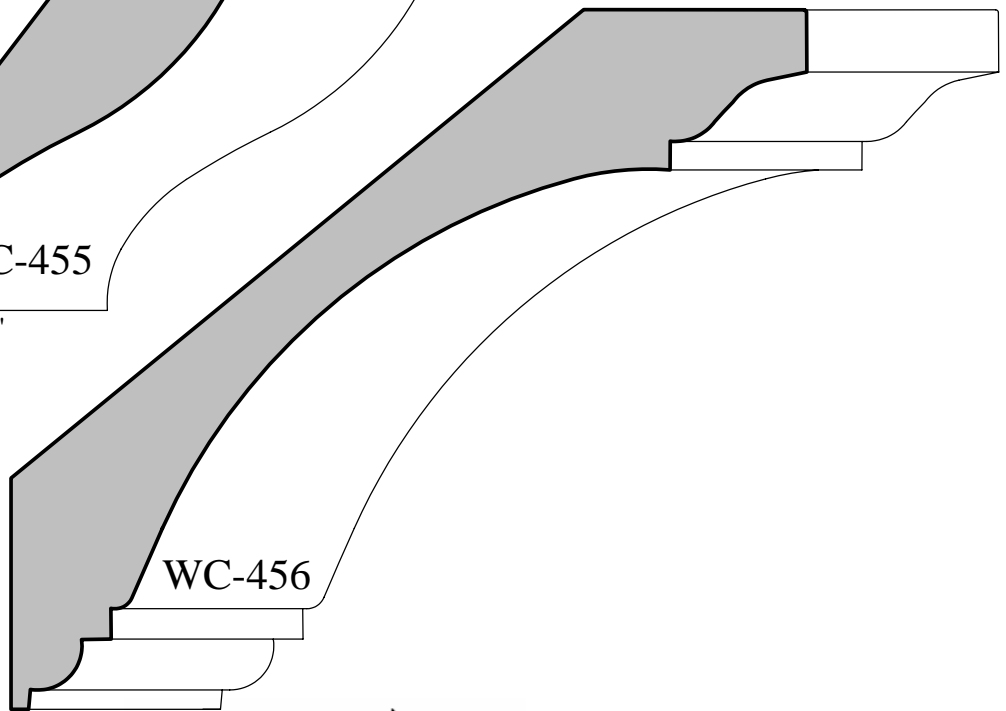

# Custom - Crown Profiles

Actual Sizes

WC-454

3/4" x 5-3/8"

WC-455

3/4" x 5-1/2"

WC-456

15/16" x 5-9/16"