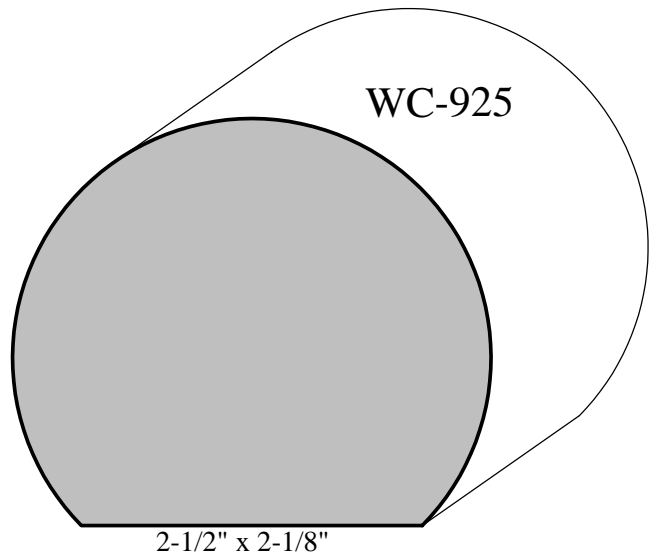

Custom - Handrails

Actual Sizes

PO Box 1158 / 403 S. Adams / Hutchinson, KS 67504-1158
Phone (620) 663-3393 Fax (620) 663-5089
www.woodworkmfg.com