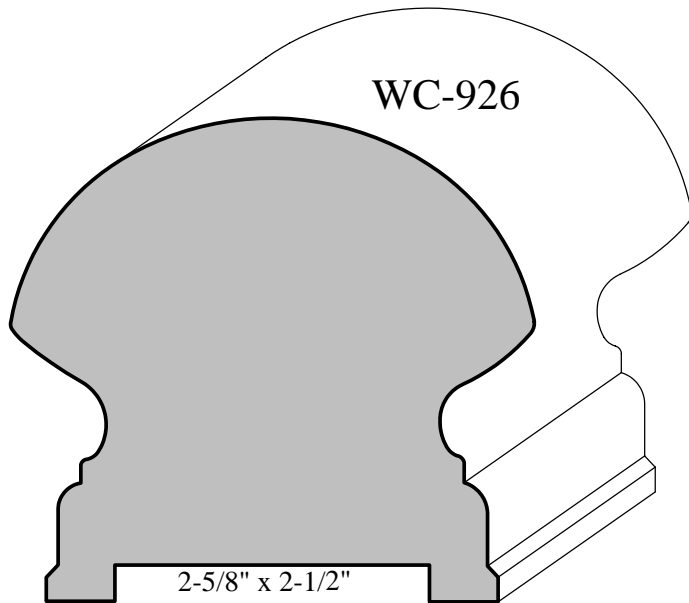

Custom - Handrails

Actual Sizes

PO Box 1158 / 403 S. Adams / Hutchinson, KS 67504-1158
Phone (620) 663-3393 Fax (620) 663-5089
www.woodworkmfg.com