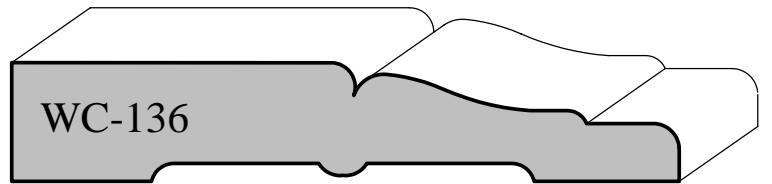

CUSTOM MOLDING PROFILES

PO Box 1158 / 403 S. Adams / Hutchinson, KS 67504-1158

Phone (620) 663-3393 Fax (620) 663-5089

www.woodworkmfg.com

Custom - Casing Profiles

Actual Sizes

11/16" x 2-1/4"

3/4" x 2-1/4"

5/8" x 2-1/4"

11/16" x 2-3/8"

11/16" x 2-5/8"

3/4" x 3-1/2"

11/16" x 3-1/2"

7/8" x 3-5/8"

1-1/16" x 3-3/4"

3/4" x 4"