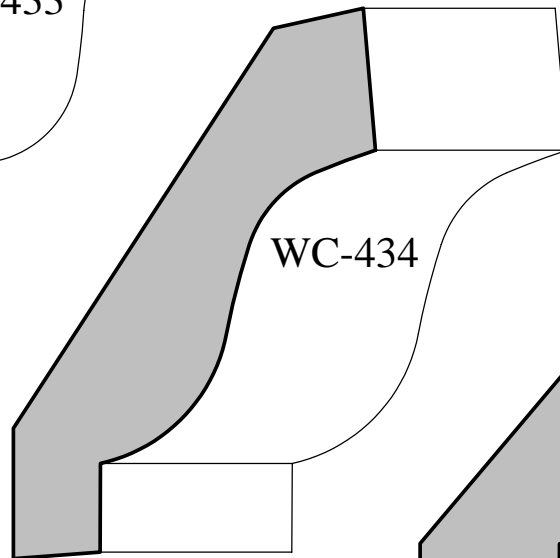

# Custom - Crown Profiles

Actual Sizes

9/16" x 1-5/8"

9/16" x 2-1/4"

9/16" x 3-3/16"

3/4" x 3-1/4"

3/4" x 3-3/8"

3/4" x 3-1/2"