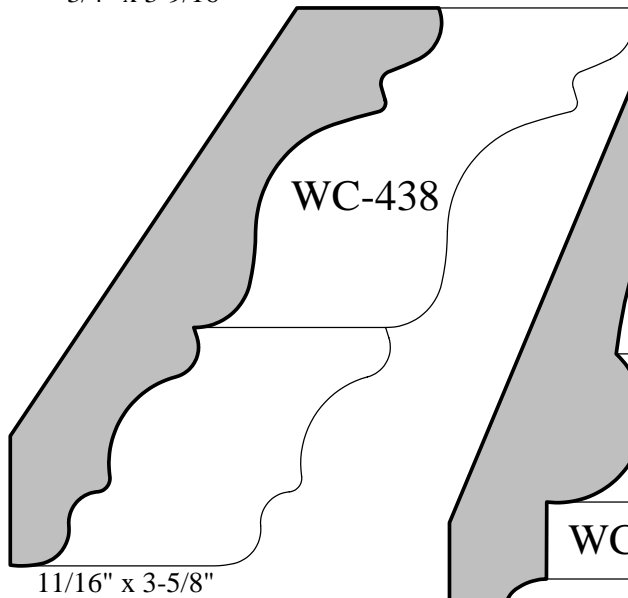

Custom - Crown Profiles

Actual Sizes

PO Box 1158 / 403 S. Adams / Hutchinson, KS 67504-1158

Phone (620) 663-3393 Fax (620) 663-5089

www.woodworkmfg.com