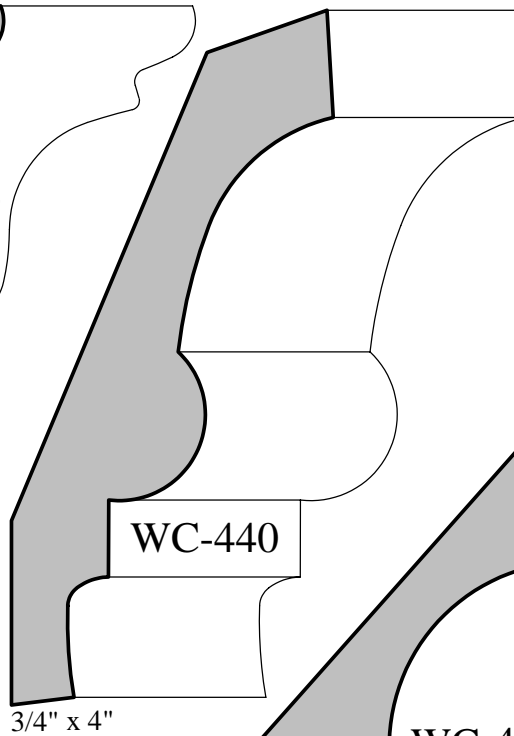

Custom - Crown Profiles

Actual Sizes

PO Box 1158 / 403 S. Adams / Hutchinson, KS 67504-1158

Phone (620) 663-3393 Fax (620) 663-5089

www.woodworkmfg.com