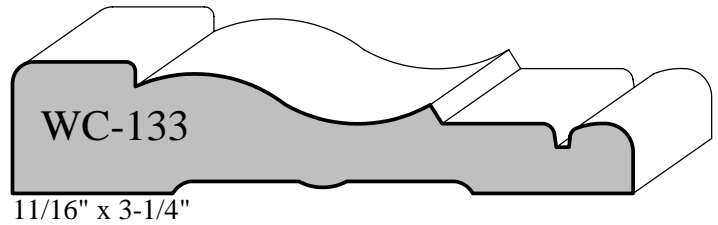

Custom - Casing Profiles

Actual Sizes

PO Box 1158 / 403 S. Adams / Hutchinson, KS 67504-1158

Phone (620) 663-3393 Fax (620) 663-5089

www.woodworkmfg.com