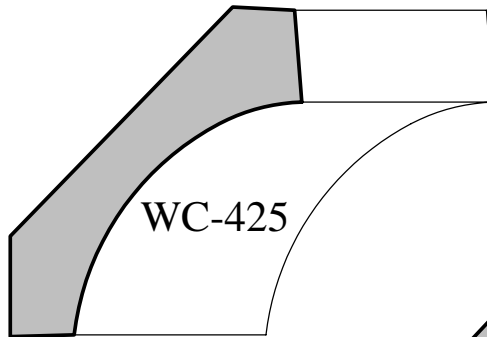

5/8" x 2-1/4"

11/16" x 2-3/8"

11/16" x 2-5/8"

3/4" x 3-1/2"

11/16" x 3-1/2"

7/8" x 3-5/8"

1-1/16" x 3-3/4"

3/4" x 4"

3/4" x 4"

PO Box 1158 / 403 S. Adams / Hutchinson, KS 67504-1158

Phone (620) 663-3393 Fax (620) 663-5089

www.woodworkmfg.com

Custom - Crown Profiles

Actual Sizes

9/16" x 1-5/8"

9/16" x 2-1/4"

9/16" x 3-3/16"

3/4" x 3-1/4"

3/4" x 3-3/8"

3/4" x 3-1/2"

PO Box 1158 / 403 S. Adams / Hutchinson, KS 67504-1158

Phone (620) 663-3393 Fax (620) 663-5089

www.woodworkmfg.com

Custom - Crown Profiles

Actual Sizes

PO Box 1158 / 403 S. Adams / Hutchinson, KS 67504-1158

Phone (620) 663-3393 Fax (620) 663-5089

www.woodworkmfg.com

Custom - Crown Profiles

Actual Sizes

WC-454

3/4" x 5-3/8"