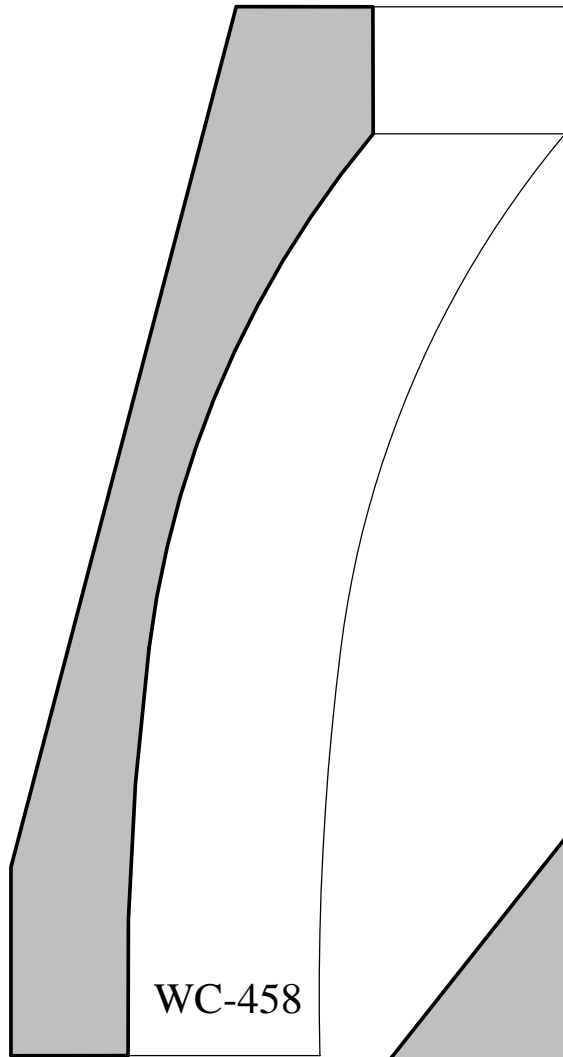

Custom - Crown Profiles

Actual Sizes

7/8" x 5-3/4"

WC-458