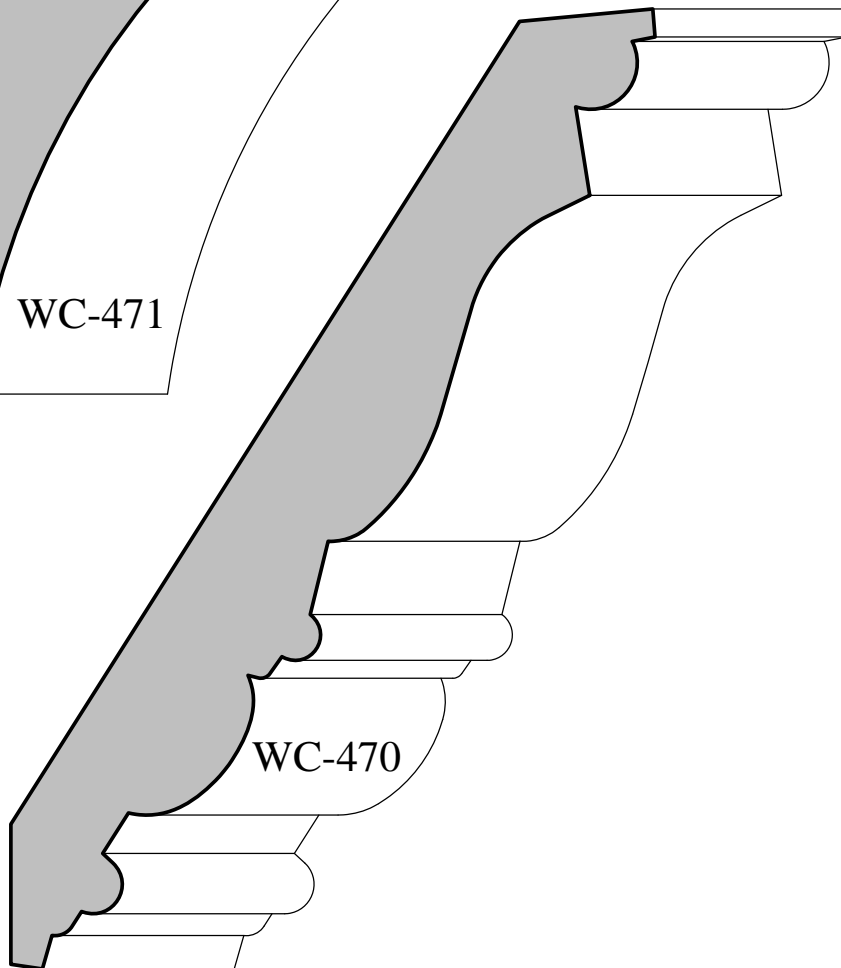

5/8" x 2-1/4"

11/16" x 2-3/8"

11/16" x 2-5/8"

3/4" x 3-1/2"

11/16" x 3-1/2"

7/8" x 3-5/8"

1-1/16" x 3-3/4"

3/4" x 4"

Actual Sizes

7/8" x 5-3/4"

WC-458

15/16" x 6-1/8"

WC-462

PO Box 1158 / 403 S. Adams / Hutchinson, KS 67504-1158

Phone (620) 663-3393 Fax (620) 663-5089

www.woodworkmfg.com

Custom - Crown Profiles

Actual Sizes

1-9/16" x 6-7/8"

WC-471

7/8" x 6"

WC-470

PO Box 1158 / 403 S. Adams / Hutchinson, KS 67504-1158

Phone (620) 663-3393 Fax (620) 663-5089