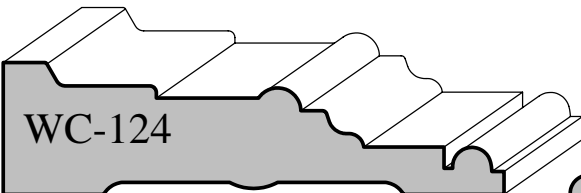

CUSTOM MOLDING PROFILES

PO Box 1158 / 403 S. Adams / Hutchinson, KS 67504-1158

Phone (620) 663-3393 Fax (620) 663-5089

www.woodworkmfg.com

Custom - Casing Profiles

Actual Sizes

11/16" x 2-1/4"

3/4" x 2-1/4"

5/8" x 2-1/4"

11/16" x 2-3/8"

11/16" x 2-5/8"

3/4" x 3-1/2"

11/16" x 3-1/2"

7/8" x 3-5/8"

1-1/16" x 3-3/4"

3/4" x 4"