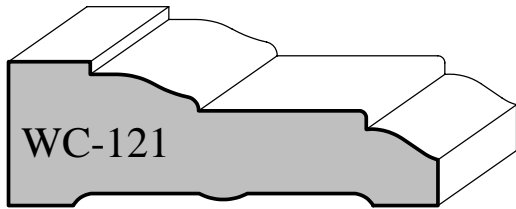

CUSTOM MOLDING PROFILES

PO Box 1158 / 403 S. Adams / Hutchinson, KS 67504-1158

Phone (620) 663-3393 Fax (620) 663-5089

www.woodworkmfg.com

Custom - Casing Profiles

Actual Sizes

11/16" x 2-1/4"

3/4" x 2-1/4"

5/8" x 2-1/4"

11/16" x 2-3/8"

11/16" x 2-5/8"

3/4" x 3-1/2"

11/16" x 3-1/2"

7/8" x 3-5/8"

1-1/16" x 3-3/4"

3/4" x 4"