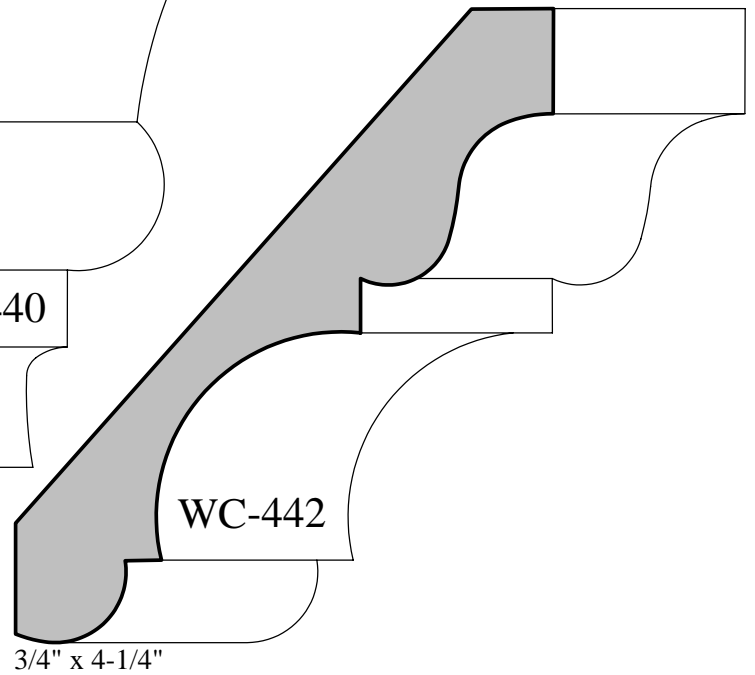

Custom - Crown Profiles

Actual Sizes

PO Box 1158 / 403 S. Adams / Hutchinson, KS 67504-1158

Phone (620) 663-3393 Fax (620) 663-5089

www.woodworkmfg.com