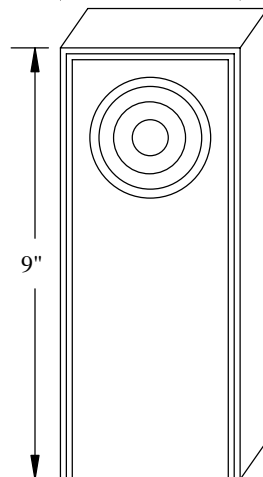

Actual Sizes

S4S Lumber

3/4" x 1 1/2" (W-58)

3/4" x 2" (W-59)

3/4" x 3 1/2"

3/4" x 5 1/2"

3/4" x 7 1/4"

3/4" x 9 1/4"

www.woodworkmfg.com

Stock - Rosettes, Plinth & Corner Blocks

Scale 1/4" = 1"

Series A

Series O

Series A

Series O

PO Box 1158 / 403 S. Adams / Hutchinson, KS 67504-1158

Phone (620) 663-3393 Fax (620) 663-5089

www.woodworkmfg.com

Stock - Pac Trim Primed Profiles

Actual Sizes

7/16" x 1-1/4" x 85"

5/8" x 2-1/4" x 168"

5/8" x 5-1/4" x 193"

9/16" x 3-1/4" x 193"