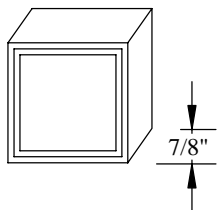

Stock - Rosettes, Plinth & Corner Blocks

Scale 1/4" = 1"

Series O

PO Box 1158 / 403 S. Adams / Hutchinson, KS 67504-1158

Phone (620) 663-3393 Fax (620) 663-5089

www.woodworkmfg.com