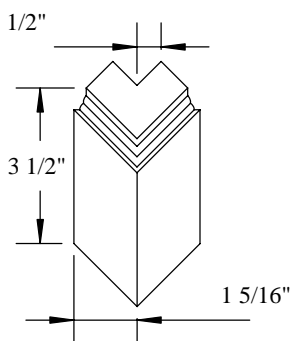

Actual Sizes

S4S Lumber

3/4" x 1 1/2" (W-58)

3/4" x 2" (W-59)

3/4" x 3 1/2"

3/4" x 5 1/2"

3/4" x 7 1/4"

3/4" x 9 1/4"

www.woodworkmfg.com

Stock - Rosettes, Plinth & Corner Blocks

Scale 1/4" = 1"

Series A

Series O

Series A

Series O

PO Box 1158 / 403 S. Adams / Hutchinson, KS 67504-1158

Phone (620) 663-3393 Fax (620) 663-5089

www.woodworkmfg.com

Stock - Pac Trim Primed Profiles

Actual Sizes

7/16" x 1-1/4" x 85"

5/8" x 2-1/4" x 168"

5/8" x 5-1/4" x 193"

9/16" x 3-1/4" x 193"