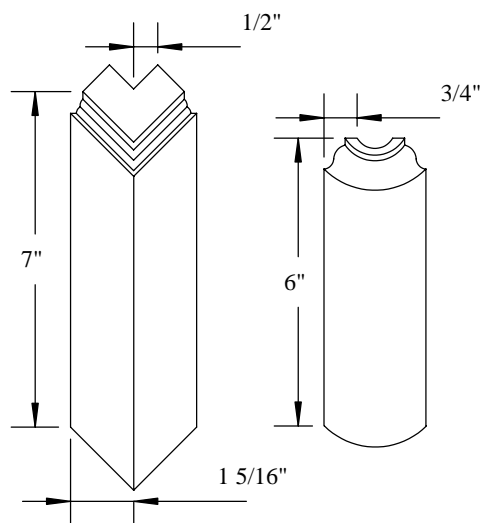

Actual Sizes

S4S Lumber

3/4" x 1 1/2" (W-58)

3/4" x 2" (W-59)

3/4" x 3 1/2"

3/4" x 5 1/2"

3/4" x 7 1/4"

3/4" x 9 1/4"

www.woodworkmfg.com

Stock - Rosettes, Plinth & Corner Blocks

Scale 1/4" = 1"

Series A

Series O

Series A

Series O

PO Box 1158 / 403 S. Adams / Hutchinson, KS 67504-1158

Phone (620) 663-3393 Fax (620) 663-5089

www.woodworkmfg.com

Stock - Pac Trim Primed Profiles

Actual Sizes

7/16" x 1-1/4" x 85"

5/8" x 2-1/4" x 168"

5/8" x 5-1/4" x 193"

9/16" x 3-1/4" x 193"