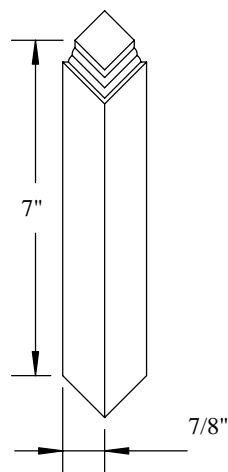

Stock - Molding Profiles

Crown-Actual Sizes

W-49

W-48

3/4" x 5-1/2"

3/4" x 4-1/2"

W-44

W-43

Actual Sizes

S4S Lumber

3/4" x 1 1/2" (W-58)

3/4" x 2" (W-59)

3/4" x 3 1/2"

3/4" x 5 1/2"

3/4" x 7 1/4"

3/4" x 9 1/4"

www.woodworkmfg.com

Stock - Rosettes, Plinth & Corner Blocks

Scale 1/4" = 1"

Series A

Series O

Series A

Series O

PO Box 1158 / 403 S. Adams / Hutchinson, KS 67504-1158

Phone (620) 663-3393 Fax (620) 663-5089

www.woodworkmfg.com

Stock - Pac Trim Primed Profiles

Actual Sizes

7/16" x 1-1/4" x 85"

5/8" x 2-1/4" x 168"

5/8" x 5-1/4" x 193"

9/16" x 3-1/4" x 193"