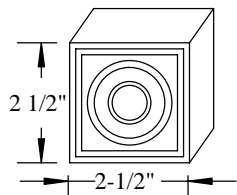

Stock - Rosettes, Plinth & Corner Blocks

Scale 1/4" = 1"

Series A