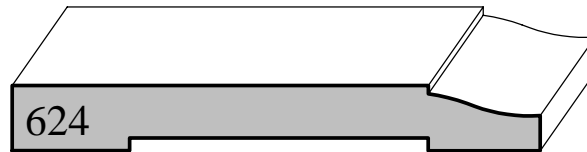

3/8" x 2-3/4"