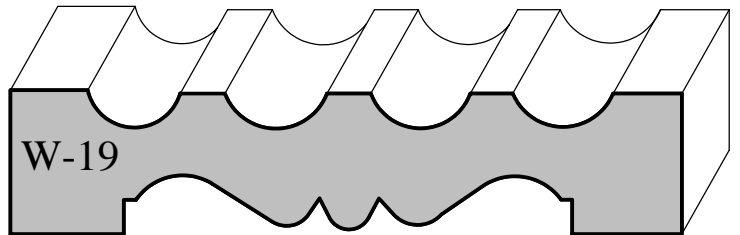

W-19
3/4" x 3-1/2"