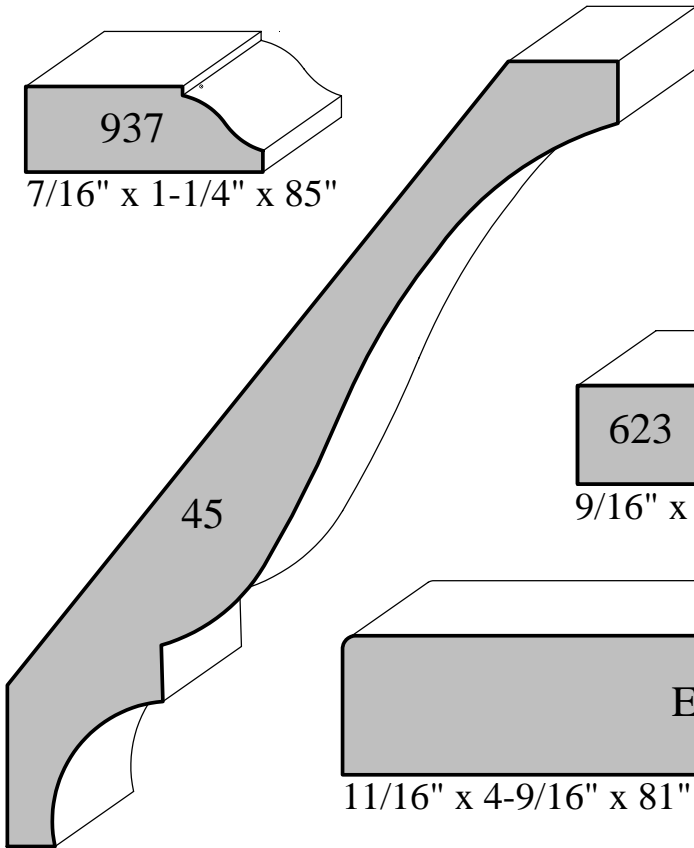

Phone (620) 663-3393 Fax (620) 663-5089

www.woodworkmfg.com

Stock - Pac Trim Primed Profiles

Actual Sizes

7/16" x 1-1/4" x 85"

5/8" x 2-1/4" x 168"

5/8" x 5-1/4" x 193"

9/16" x 3-1/4" x 193"