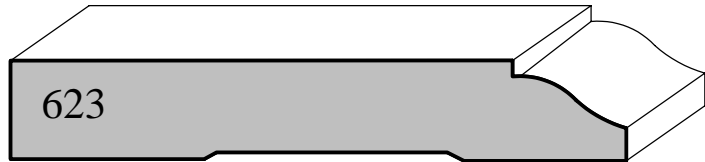

Phone (620) 663-3393 Fax (620) 663-5089

www.woodworkmfg.com

Stock - Pac Trim Primed Profiles

Actual Sizes

7/16" x 1-1/4" x 85"

5/8" x 2-1/4" x 168"

5/8" x 5-1/4" x 193"

9/16" x 3-1/4" x 193"