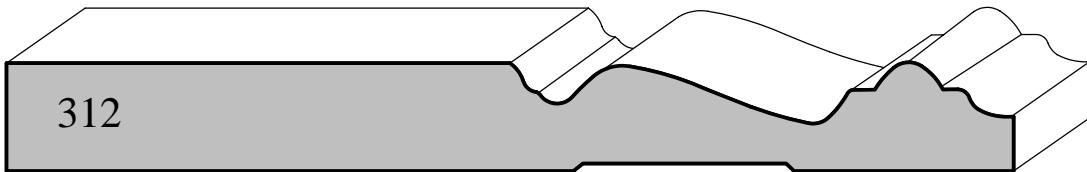

9/16" x 5-1/4" x 193"