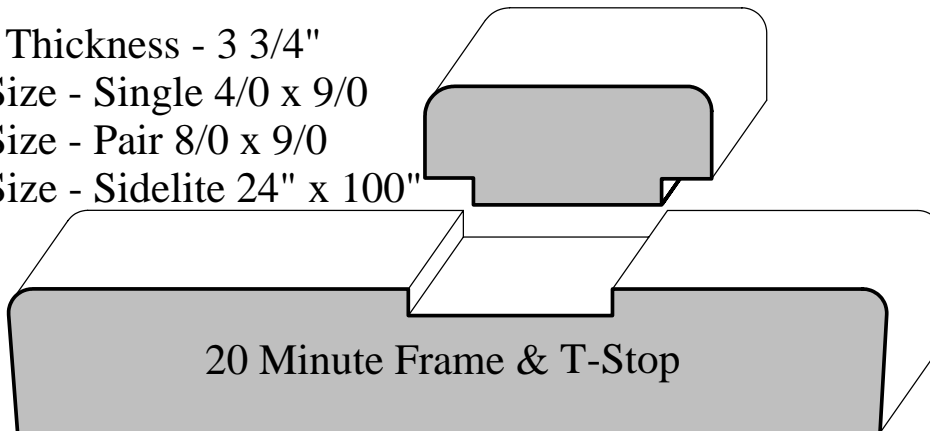

20 Minute Frame & T-Stop