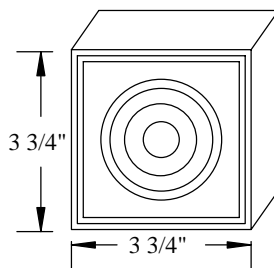

Actual Sizes

S4S Lumber

3/4" x 1 1/2" (W-58)

3/4" x 2" (W-59)

3/4" x 3 1/2"

3/4" x 5 1/2"

3/4" x 7 1/4"

3/4" x 9 1/4"

www.woodworkmfg.com

Stock - Rosettes, Plinth & Corner Blocks

Scale 1/4" = 1"

Series A

Series O

Series A

Series O

PO Box 1158 / 403 S. Adams / Hutchinson, KS 67504-1158

Phone (620) 663-3393 Fax (620) 663-5089

www.woodworkmfg.com

Stock - Pac Trim Primed Profiles

Actual Sizes

7/16" x 1-1/4" x 85"

5/8" x 2-1/4" x 168"

5/8" x 5-1/4" x 193"

9/16" x 3-1/4" x 193"