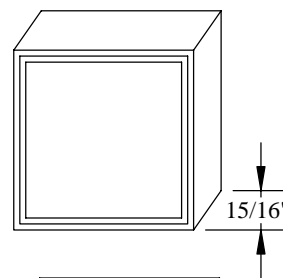

Actual Sizes

S4S Lumber

3/4" x 1 1/2" (W-58)

3/4" x 2" (W-59)

3/4" x 3 1/2"

3/4" x 5 1/2"

3/4" x 7 1/4"

3/4" x 9 1/4"

www.woodworkmfg.com

Stock - Rosettes, Plinth & Corner Blocks

Scale 1/4" = 1"

Series A

Series O

Series A

Series O

PO Box 1158 / 403 S. Adams / Hutchinson, KS 67504-1158

Phone (620) 663-3393 Fax (620) 663-5089

www.woodworkmfg.com

Stock - Pac Trim Primed Profiles

Actual Sizes

7/16" x 1-1/4" x 85"

5/8" x 2-1/4" x 168"

5/8" x 5-1/4" x 193"

9/16" x 3-1/4" x 193"