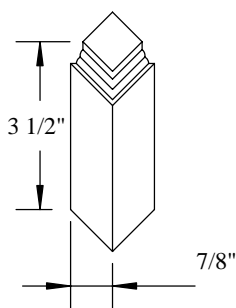

Stock - Molding Profiles

Crown-Actual Sizes

W-49

W-48

3/4" x 5-1/2"

3/4" x 4-1/2"

W-44

W-43

Actual Sizes

S4S Lumber

3/4" x 1 1/2" (W-58)

3/4" x 2" (W-59)

3/4" x 3 1/2"

3/4" x 5 1/2"

3/4" x 7 1/4"

3/4" x 9 1/4"

www.woodworkmfg.com

Stock - Rosettes, Plinth & Corner Blocks

Scale 1/4" = 1"

Series A

Series O

Series A

Series O

PO Box 1158 / 403 S. Adams / Hutchinson, KS 67504-1158

Phone (620) 663-3393 Fax (620) 663-5089

www.woodworkmfg.com

Stock - Pac Trim Primed Profiles

Actual Sizes

7/16" x 1-1/4" x 85"

5/8" x 2-1/4" x 168"

5/8" x 5-1/4" x 193"

9/16" x 3-1/4" x 193"